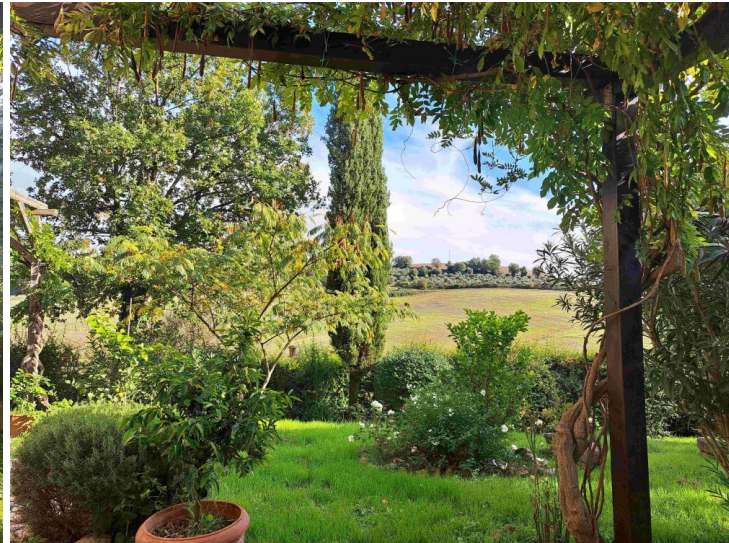

Tuscany Inside

REAL ESTATE

TUSCANY INSIDE REAL ESTATE DI RIVIECCIO ANNA
Cell. Tel No: 0039 335 829 8214
Email: info@tuscanynside.it

The real estate advertisings are made based on the information and documentation provided by the owner.
Tuscany Inside Real Estate by Anna Riviuccio is not responsible for any inaccuracies, imperfections or anything else.