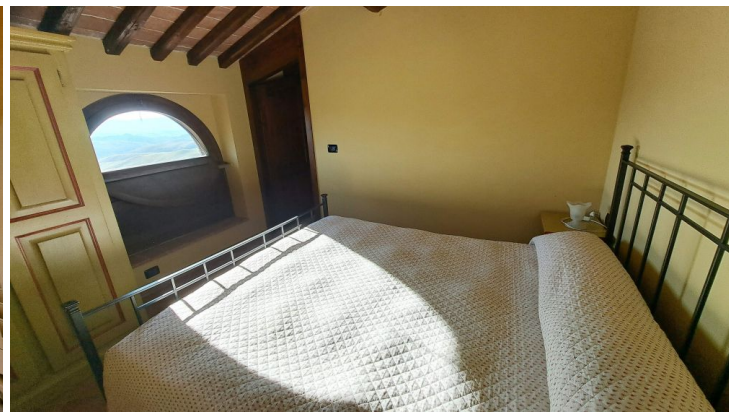

Tuscany Inside

REAL ESTATE

TUSCANY INSIDE REAL ESTATE DI RIVIECCIO ANNA
Cell. Tel No: 0039 335 829 8214
Email: info@tuscaninside.it

The real estate advertisings are made based on the information and documentation provided by the owner.
Tuscany Inside Real Estate by Anna Riviuccio is not responsible for any inaccuracies, imperfections or anything else.