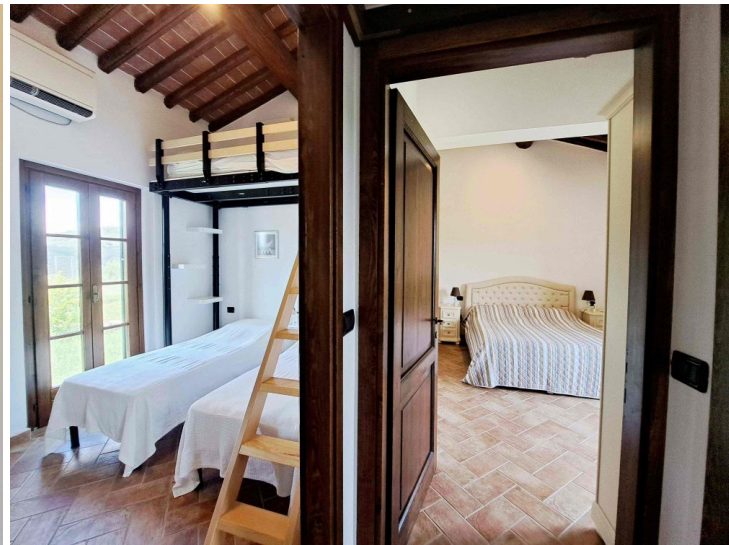

Tuscany Inside

REAL ESTATE

TUSCANY INSIDE REAL ESTATE DI RIVIECCIO ANNA
Cell. Tel No: 0039 335 829 8214
Email: info@tuscanynside.it

The real estate advertisings are made based on the information and documentation provided by the owner.
Tuscany Inside Real Estate by Anna Riviuccio is not responsible for any inaccuracies, imperfections or anything else.