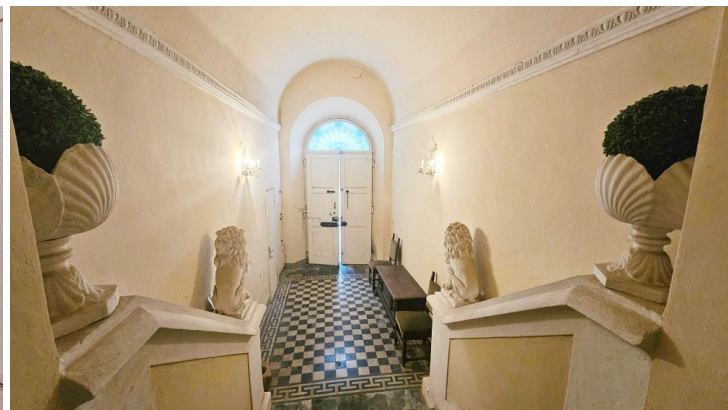

Tuscany Inside

REAL ESTATE

TUSCANY INSIDE REAL ESTATE DI RIVIECCIO ANNA
Cell. Tel No: 0039 335 829 8214
Email: info@tuscanynside.it

The real estate advertisings are made based on the information and documentation provided by the owner.
Tuscany Inside Real Estate by Anna Riviaccio is not responsible for any inaccuracies, imperfections or anything else.