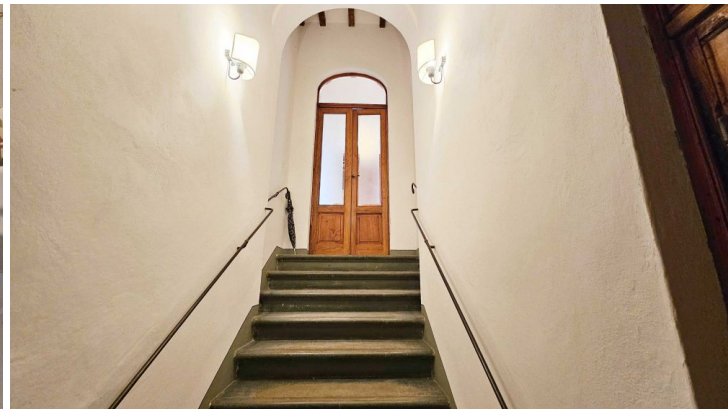

Tuscany Inside

REAL ESTATE

TUSCANY INSIDE REAL ESTATE DI RIVIECCIO ANNA
Cell. Tel No: 0039 335 829 8214
Email: info@tuscanynside.it

The real estate advertisings are made based on the information and documentation provided by the owner.
Tuscany Inside Real Estate by Anna Riviaccio is not responsible for any inaccuracies, imperfections or anything else.