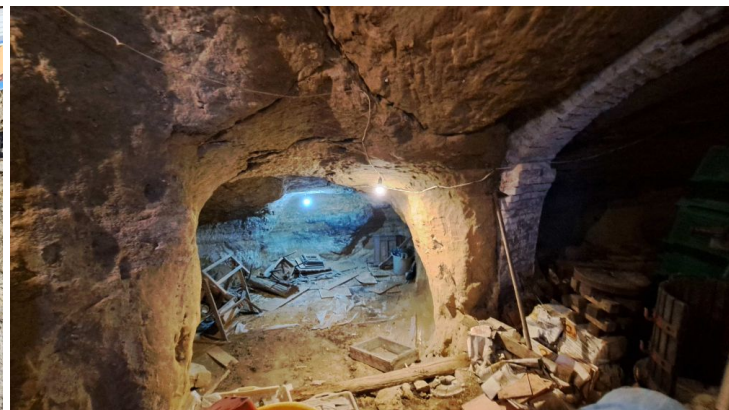

Tuscany Inside

REAL ESTATE

TUSCANY INSIDE REAL ESTATE DI RIVIECCIO ANNA
Cell. Tel No: 0039 335 829 8214
Email: info@tuscanynside.it

The real estate advertisings are made based on the information and documentation provided by the owner.
Tuscany Inside Real Estate by Anna Riviuccio is not responsible for any inaccuracies, imperfections or anything else.