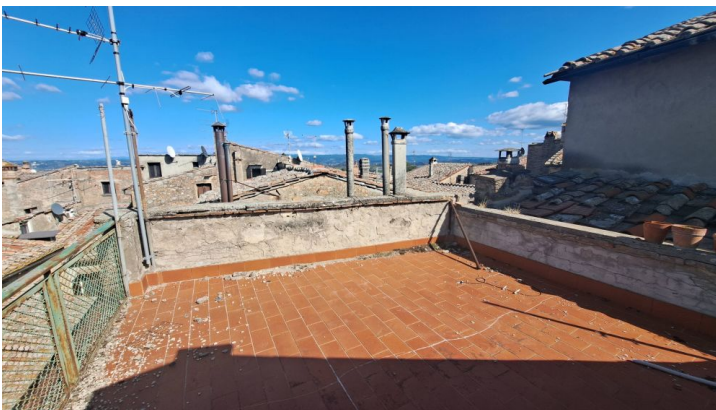

Tuscany Inside

REAL ESTATE

TUSCANY INSIDE REAL ESTATE DI RIVIECCIO ANNA
Cell. Tel No: 0039 335 829 8214
Email: info@tuscanyside.it

The real estate advertisings are made based on the information and documentation provided by the owner.
Tuscany Inside Real Estate by Anna Riviaccio is not responsible for any inaccuracies, imperfections or anything else.

GEOGRAPHIC DATA

Municipality	San Gimignano
Province	Siena
Region	Toscana
Country	Italy
Location	Centre

PROPERTY FEATURES

Energy rating	G, lpe 396.33 kWh/m² year
m²	335
Rooms	N. 9
Bedrooms	N. 4
Bathrooms	N. 3
Terrace	N. 2
Cellars	N. 1 / m² 20

FLOORS / ENTRANCE

Nr. Floors	4
Independent entrance	Yes

GARDENS AND GROUNDS

Gardens	m² 20 / internal courtyard