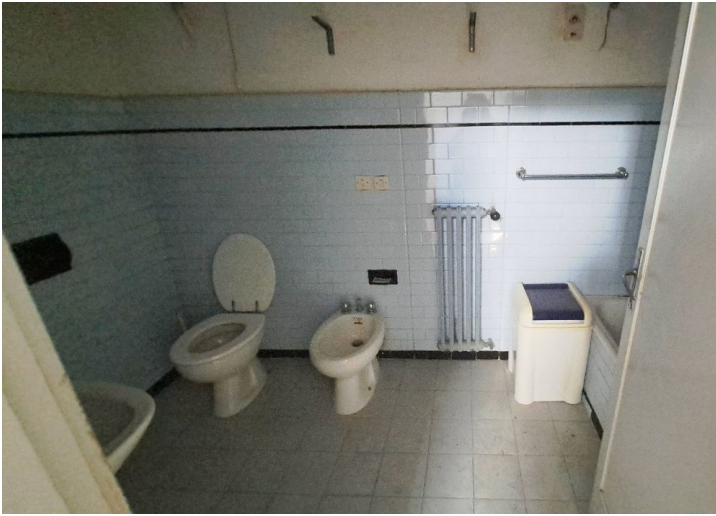

Tuscany Inside

REAL ESTATE

TUSCANY INSIDE REAL ESTATE DI RIVIECCIO ANNA
Cell. Tel No: 0039 335 829 8214
Email: info@tuscaninside.it

The real estate advertisings are made based on the information and documentation provided by the owner.
Tuscany Inside Real Estate by Anna Riviuccio is not responsible for any inaccuracies, imperfections or anything else.