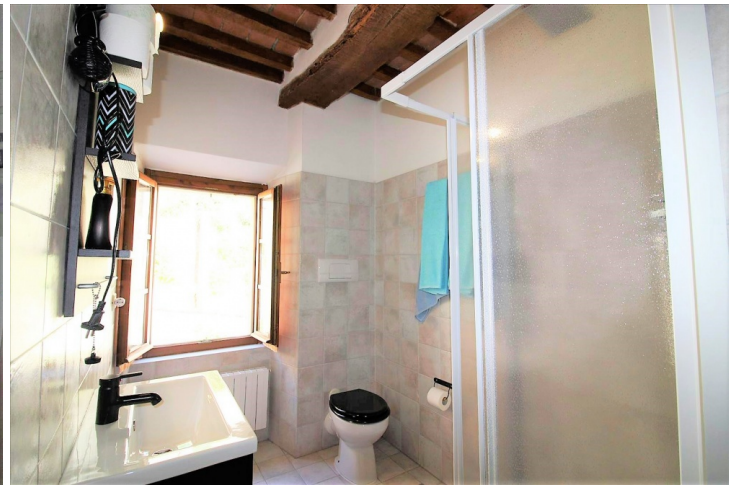

Tuscany Inside

REAL ESTATE

TUSCANY INSIDE REAL ESTATE DI RIVIECCIO ANNA
Cell. Tel No: 0039 335 829 8214
Email: info@tuscanynside.it

The real estate advertisings are made based on the information and documentation provided by the owner.
Tuscany Inside Real Estate by Anna Riviuccio is not responsible for any inaccuracies, imperfections or anything else.