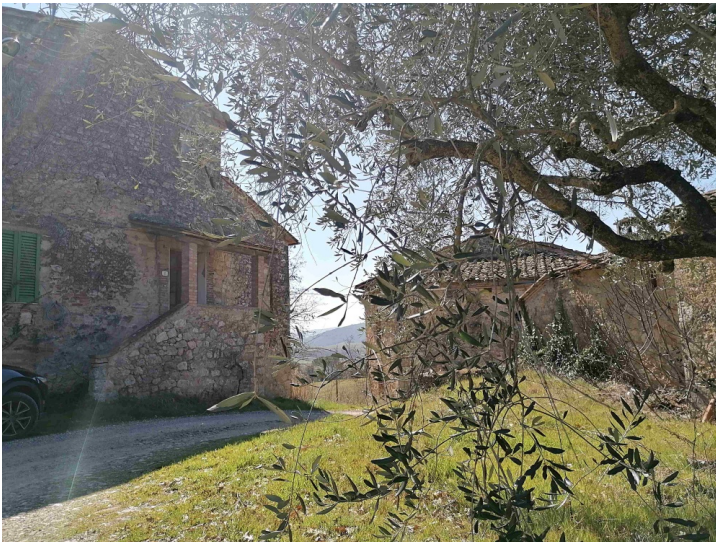

Tuscany Inside

REAL ESTATE

TUSCANY INSIDE REAL ESTATE DI RIVIECCIO ANNA
Cell. Tel No: 0039 335 829 8214
Email: info@tuscanynside.it

The real estate advertisings are made based on the information and documentation provided by the owner.
Tuscany Inside Real Estate by Anna Riviuccio is not responsible for any inaccuracies, imperfections or anything else.