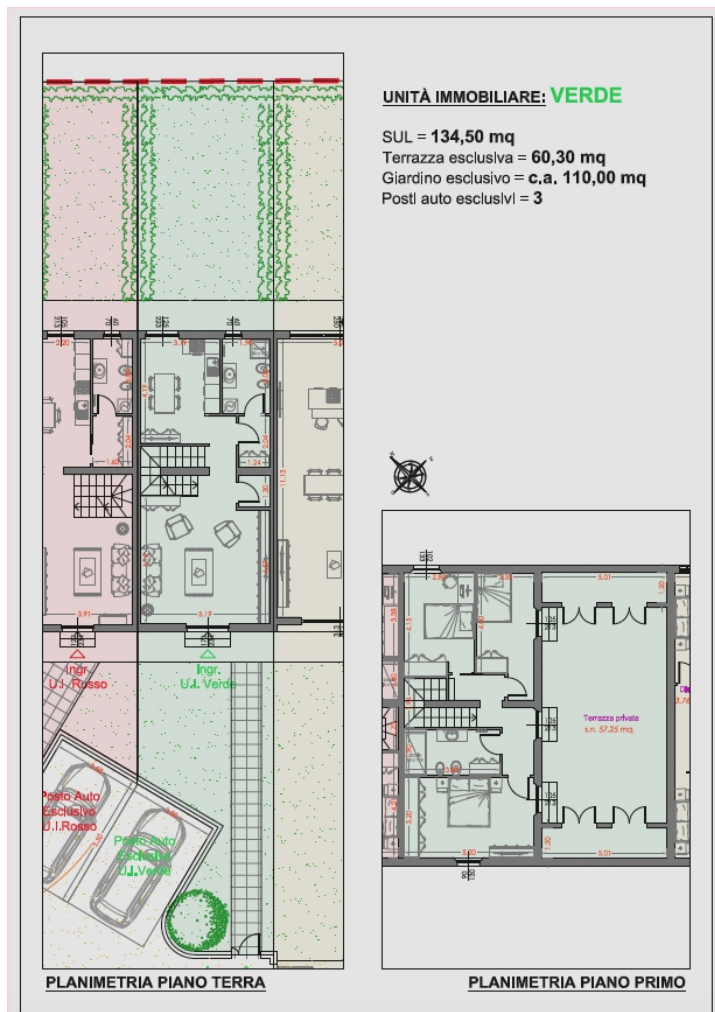

Tuscany Inside

REAL ESTATE

TUSCANY INSIDE REAL ESTATE DI RIVIECCIO ANNA
Cell. Tel No: 0039 335 829 8214
Email: info@tuscanyinside.it

The real estate advertisings are made based on the information and documentation provided by the owner.
Tuscany Inside Real Estate by Anna Riviaccio is not responsible for any inaccuracies, imperfections or anything else.