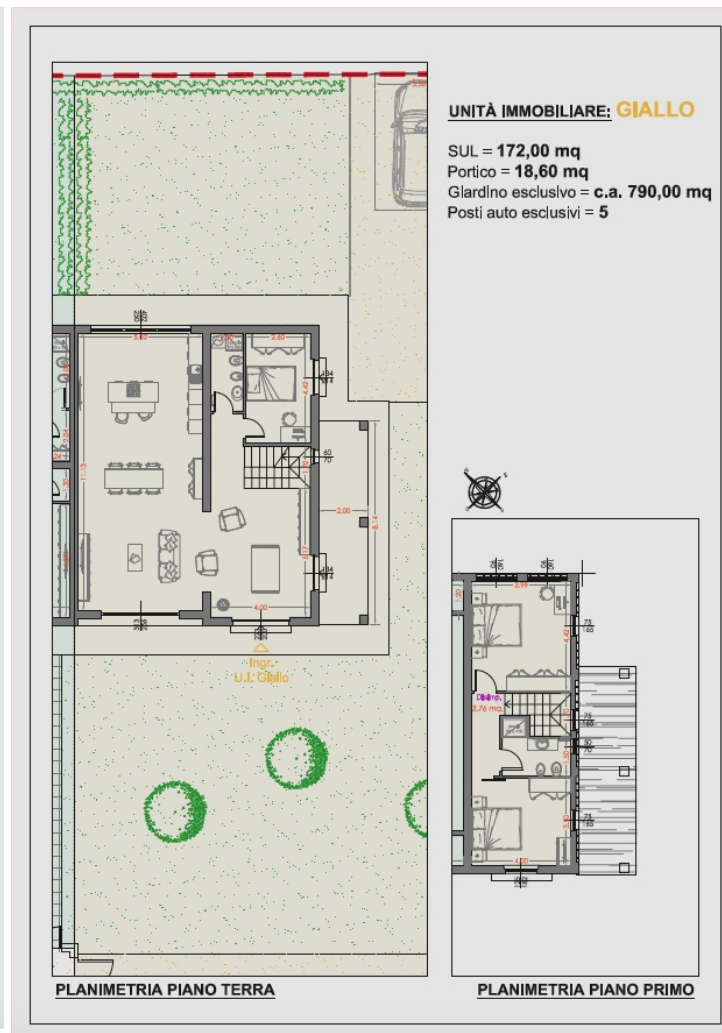

Tuscany Inside

REAL ESTATE

TUSCANY INSIDE REAL ESTATE DI RIVIECCIO ANNA
Cell. Tel No: 0039 335 829 8214
Email: info@tuscanyinside.it

The real estate advertisings are made based on the information and documentation provided by the owner.
Tuscany Inside Real Estate by Anna Riviaccio is not responsible for any inaccuracies, imperfections or anything else.