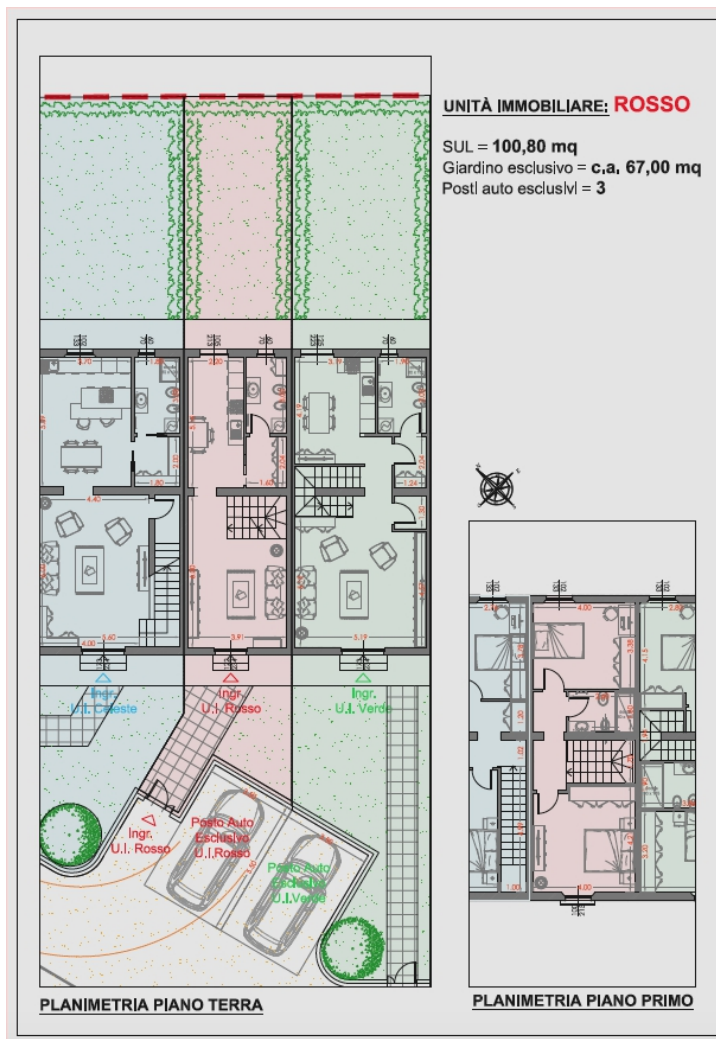

Tuscany Inside

REAL ESTATE

TUSCANY INSIDE REAL ESTATE DI RIVIECCIO ANNA
Cell. Tel No: 0039 335 829 8214
Email: info@tuscanyinside.it

The real estate advertisings are made based on the information and documentation provided by the owner.
Tuscany Inside Real Estate by Anna Riviaccio is not responsible for any inaccuracies, imperfections or anything else.