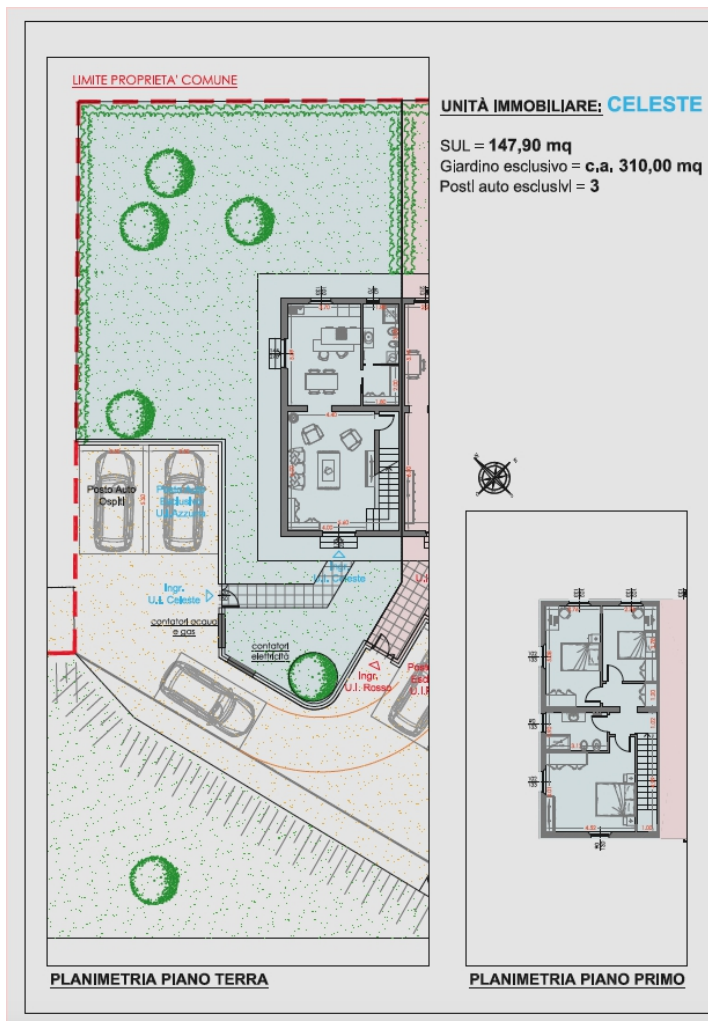

Tuscany Inside

REAL ESTATE

TUSCANY INSIDE REAL ESTATE DI RIVIECCIO ANNA
Cell. Tel No: 0039 335 829 8214
Email: info@tuscanyinside.it

The real estate advertisings are made based on the information and documentation provided by the owner.
Tuscany Inside Real Estate by Anna Riviaccio is not responsible for any inaccuracies, imperfections or anything else.