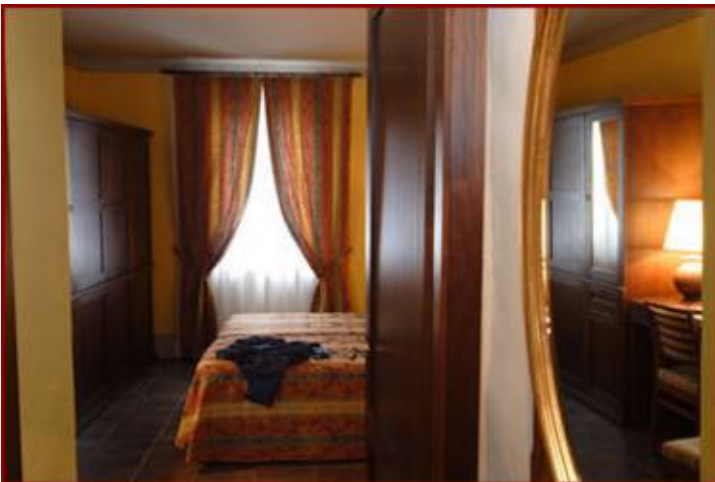

Tuscany Inside

REAL ESTATE

TUSCANY INSIDE REAL ESTATE DI RIVIECCIO ANNA
Cell. Tel No: 0039 335 829 8214
Email: info@tuscanynside.it

The real estate advertisings are made based on the information and documentation provided by the owner.
Tuscany Inside Real Estate by Anna Riviuccio is not responsible for any inaccuracies, imperfections or anything else.